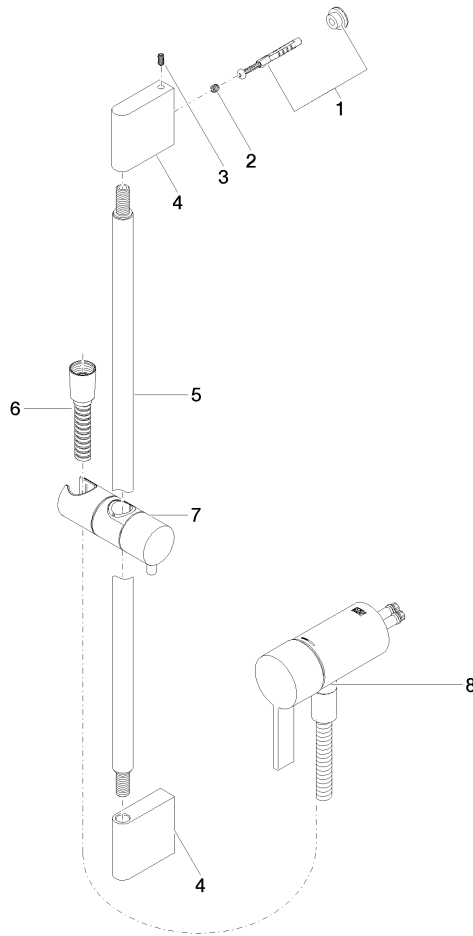

**Concealed single-lever mixer with integrated shower connection with shower set - Chrome**

IMO

ST 050 205 9979

- metal shower hose 1750mm with integrated anti-twist protection
  - slide bar
  - Pipe diameter 18 mm
  - Hand shower: COMPACT RAIN, max. flow rate 15 l/min (at 3 bar)
  - spray head Ø 130 mm
- Intrinsic protection against back flow.**

**Concealed single-lever mixer with integrated shower connection with shower set - Chrome**

IMO

ST 050 205 0070  
mm [inches]

**Certificates**

Belgaqua\_21-025- WRAS\_2011027. LGA\_29928.  
27\_1.

ST 050 205 9979

**Spare parts list**

No.	Item Number	Name	Quantity used	Delivery time
1	05 17 20 726 02 90	fixing set	1	2
2	09 31 11 049 90	pin	2	2
3	04 31 11 113 00 90	pin	2	2
4	08 17 97 054-00	holder	2	10
5	90 28 22 597 00-00	holder	1	10
6	28 322 970-00	Metal shower hose 1/2" x 3/8" x 1750 mm - Chrome	1	2
7	12 580 970-00	Slide unit - Chrome	1	10
9	36 050 970-00	Concealed single-lever mixer with integrated shower connection - Chrome	1	10

**Concealed single-lever mixer with integrated shower connection with shower set - Chrome**

IMO

ST 050 205 9979

- COMPACT RAIN, max. flow rate 15 l/min (at 3 bar)
- with anti-scale system
- spray head Ø 130 mm
- 1/2" connection