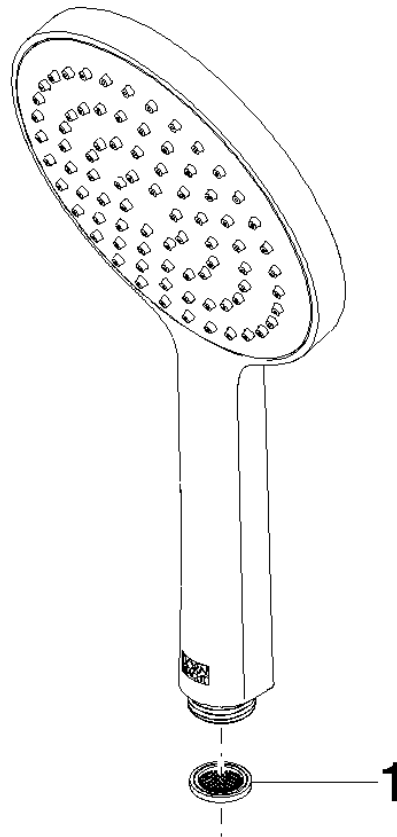

**Concealed single-lever mixer with integrated shower connection with shower set - Chrome**

IMO

ST 050 205 9979

- metal shower hose 1750mm with integrated anti-twist protection
  - slide bar
  - Pipe diameter 18 mm
  - Hand shower: COMPACT RAIN, max. flow rate 15 l/min (at 3 bar)
  - spray head Ø 130 mm
- Intrinsic protection against back flow.**

---

IMO

ST 050 205 9979

**Concealed single-lever mixer with integrated shower connection with shower set - Chrome**

IMO

ST 050 205 9979

- metal shower hose 1750mm with integrated anti-twist protection
- slide bar
- Pipe diameter 18 mm

**Spare parts list**

No.	Item Number	Name	Quantity used	Delivery time
1	05 17 20 726 02 90	fixing set	1	2
2	09 31 11 049 90	pin	2	2
3	04 31 11 113 00 90	pin	2	2
4	08 17 97 054-00	holder	2	10
5	90 28 22 597 00-00	holder	1	10
6	28 322 970-00	Metal shower hose 1/2" x 3/8" x 1750 mm - Chrome	1	2
7	12 580 970-00	Slide unit - Chrome	1	10
9	36 050 970-00	Concealed single-lever mixer with integrated shower connection - Chrome	1	10

ST 050 205 0070  
mm [inches]

**Flow rate chart**

**Certificates**

DVGW\_DW-  
6517DN0129.

LGA\_29983.

WRAS\_2009011.

ST 050 205 9979

Spare parts list