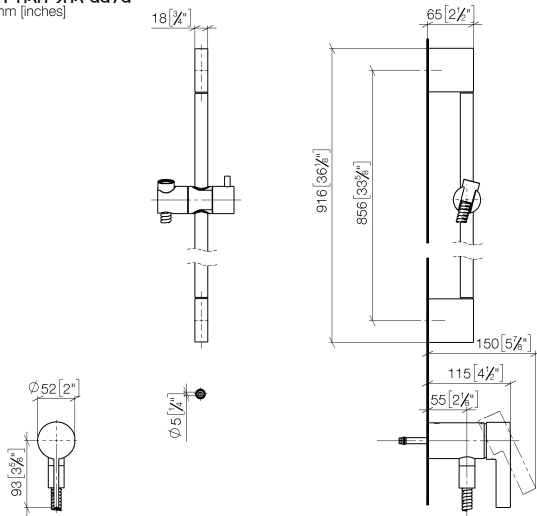

**Concealed single-lever mixer with integrated shower connection with shower set - Chrome**

IMO

ST 050 205 9979

- metal shower hose 1750mm with integrated anti-twist protection
  - slide bar
  - Pipe diameter 18 mm
  - Hand shower: COMPACT RAIN, max. flow rate 15 l/min (at 3 bar)
  - spray head Ø 130 mm
- Intrinsic protection against back flow.**

---

IMO

ST 050 205 9979

**Concealed single-lever mixer with integrated shower connection with shower set - Chrome**

IMO

ST 050 205 9979

- metal shower hose 1750mm with integrated anti-twist protection
- slide bar
- Pipe diameter 18 mm

**Concealed single-lever mixer with integrated shower connection with shower set - Chrome**

IMO

ST 050 205 0070  
mm [inches]

**Certificates**

Belgaqua\_21-025- WRAS\_2011027. LGA\_29928.  
27\_1.

ST 050 205 9979

**Spare parts list**

No.	Item Number	Name	Quantity used	Delivery time
1	05 17 20 726 02 90	fixing set	1	2
2	09 31 11 049 90	pin	2	2
3	04 31 11 113 00 90	pin	2	2
4	08 17 97 054-00	holder	2	10
5	90 28 22 597 00-00	holder	1	10
6	28 322 970-00	Metal shower hose 1/2" x 3/8" x 1750 mm - Chrome	1	2
7	12 580 970-00	Slide unit - Chrome	1	10
9	36 050 970-00	Concealed single-lever mixer with integrated shower connection - Chrome	1	10